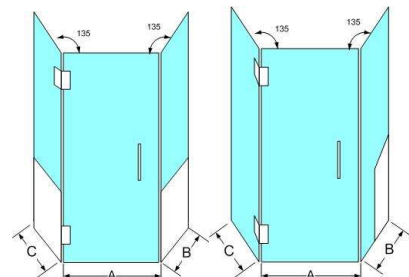

1/2" Clear Glass							
Width A+B+C	60"	66"	72"	78"	84"	90"	96"
72" Height	$1,604	$1,658	$1,712	$1,766	$1,820	$1,872	$1,926
74" Height	$1,620	$1,675	$1,729	$1,784	$1,838	$1,891	$1,945
76" Height	$1,637	$1,692	$1,747	$1,802	$1,857	$1,910	$1,965
78" Height	$1,653	$1,709	$1,764	$1,820	$1,876	$1,929	$1,985
80" Height	$1,670	$1,726	$1,782	$1,838	$1,895	$1,949	$2,005
82" Height	$1,687	$1,743	$1,800	$1,857	$1,914	$1,968	$2,025

3/8" Starphire Glass							
Width A+B+C	60"	66"	72"	78"	84"	90"	96"
72" Height	$2,020	$2,122	$2,226	$2,328	$2,432	$2,534	$2,636
74" Height	$2,040	$2,143	$2,248	$2,352	$2,457	$2,560	$2,663
76" Height	$2,061	$2,165	$2,271	$2,375	$2,481	$2,585	$2,690
78" Height	$2,082	$2,187	$2,294	$2,399	$2,506	$2,612	$2,717
80" Height	$2,103	$2,209	$2,317	$2,423	$2,532	$2,638	$2,744
82" Height	$2,124	$2,231	$2,341	$2,448	$2,557	$2,665	$2,772

1/2" Starphire Glass							
Width A+B+C	60"	66"	72"	78"	84"	90"	96"
72" Height	$2,146	$2,262	$2,376	$2,492	$2,608	$2,722	$2,838
74" Height	$2,168	$2,285	$2,400	$2,517	$2,634	$2,749	$2,867
76" Height	$2,190	$2,308	$2,424	$2,543	$2,661	$2,777	$2,896
78" Height	$2,212	$2,331	$2,449	$2,568	$2,688	$2,805	$2,925
80" Height	$2,234	$2,355	$2,473	$2,594	$2,715	$2,834	$2,954
82" Height	$2,257	$2,379	$2,498	$2,620	$2,742	$2,862	$2,984

NEO ANGLE

90 Degree models with panels - Openings up to 48" do not require a header. Over 48" a header is recommended. Add to list price:
60" Aluminum Header - $84
98" Aluminum Header - $103
Support Bar $94
Additional Clips $44

PIVOT HINGE AVAILABLE

What's in the box.

- [Solid Brass Hinges](#)
- [6" C-pull Handle](#)
- Plastic Seals
- [Bottom U-Channel](#)
- [Stationary Panel Clip](#)