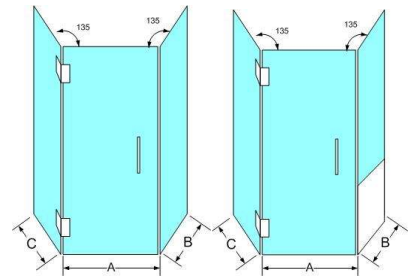

1/2" Clear Glass							
Width A+B+C	60"	66"	72"	78"	84"	90"	96"
72" Height	$1,604	$1,658	$1,712	$1,766	$1,820	$1,872	$1,926
74" Height	$1,620	$1,675	$1,729	$1,784	$1,838	$1,891	$1,945
76" Height	$1,637	$1,692	$1,747	$1,802	$1,857	$1,910	$1,965
78" Height	$1,653	$1,709	$1,764	$1,820	$1,876	$1,929	$1,985
80" Height	$1,670	$1,726	$1,782	$1,838	$1,895	$1,949	$2,005
82" Height	$1,687	$1,743	$1,800	$1,857	$1,914	$1,968	$2,025

3/8" Starphire Glass							
Width A+B+C	60"	66"	72"	78"	84"	90"	96"
72" Height	$2,020	$2,122	$2,226	$2,328	$2,432	$2,534	$2,636
74" Height	$2,040	$2,143	$2,248	$2,352	$2,457	$2,560	$2,663
76" Height	$2,061	$2,165	$2,271	$2,375	$2,481	$2,585	$2,690
78" Height	$2,082	$2,187	$2,294	$2,399	$2,506	$2,612	$2,717
80" Height	$2,103	$2,209	$2,317	$2,423	$2,532	$2,638	$2,744
82" Height	$2,124	$2,231	$2,341	$2,448	$2,557	$2,665	$2,772

1/2" Starphire Glass							
Width A+B+C	60"	66"	72"	78"	84"	90"	96"
72" Height	$2,146	$2,262	$2,376	$2,492	$2,608	$2,722	$2,838
74" Height	$2,168	$2,285	$2,400	$2,517	$2,634	$2,749	$2,867
76" Height	$2,190	$2,308	$2,424	$2,543	$2,661	$2,777	$2,896
78" Height	$2,212	$2,331	$2,449	$2,568	$2,688	$2,805	$2,925
80" Height	$2,234	$2,355	$2,473	$2,594	$2,715	$2,834	$2,954
82" Height	$2,257	$2,379	$2,498	$2,620	$2,742	$2,862	$2,984

NEO ANGLE

90 Degree models with panels - Openings up to 48" do not require a header. Over 48" a header is recommended. Add to list price:
60" Aluminum Header - $84
98" Aluminum Header - $103
Support Bar $94
Additional Clips $44

PIVOT HINGE AVAILABLE

What's in the box.

- [Solid Brass Hinges](#)
- [6" C-pull Handle](#)
- Plastic Seals
- [Bottom U-Channel](#)
- [Stationary Panel Clip](#)