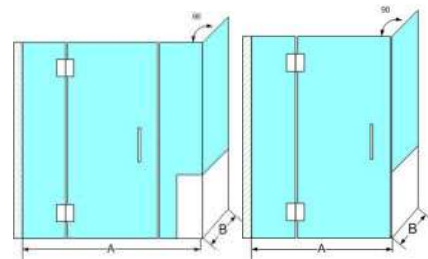

What's in the box.

- [Solid Brass Hinges](#)
- [6" C-pull Handle](#)
- Plastic Seals
- [Bottom U-Channel](#)
- [Stationary Panel Clip](#)

3/8" Starphire Glass							
Width A+B	66"	72"	78"	84"	90"	96"	102"
72" Height	\$1,854	\$1,956	\$2,060	\$2,162	\$2,264	\$2,366	\$2,468
74" Height	\$1,892	\$1,996	\$2,102	\$2,206	\$2,310	\$2,414	\$2,518
76" Height	\$1,930	\$2,037	\$2,145	\$2,251	\$2,357	\$2,464	\$2,570
78" Height	\$1,970	\$2,078	\$2,189	\$2,297	\$2,405	\$2,514	\$2,622
80" Height	\$2,010	\$2,121	\$2,233	\$2,344	\$2,455	\$2,565	\$2,676
82" Height	\$2,051	\$2,164	\$2,279	\$2,392	\$2,505	\$2,617	\$2,730

1/2" Starphire Glass							
Width A+B	66"	72"	78"	84"	90"	96"	102"
72" Height	\$2,004	\$2,120	\$2,234	\$2,348	\$2,464	\$2,578	\$2,692
74" Height	\$2,045	\$2,163	\$2,280	\$2,396	\$2,514	\$2,631	\$2,747
76" Height	\$2,087	\$2,207	\$2,326	\$2,445	\$2,566	\$2,684	\$2,803
78" Height	\$2,129	\$2,252	\$2,374	\$2,495	\$2,618	\$2,739	\$2,860
80" Height	\$2,173	\$2,298	\$2,422	\$2,546	\$2,671	\$2,795	\$2,919
82" Height	\$2,217	\$2,345	\$2,471	\$2,598	\$2,726	\$2,852	\$2,978

LIST PRICE DOES NOT INCLUDE INSTALLATION

**90 DEGREE MODEL**

3/8" Clear Glass							
Width A+B	66"	72"	78"	84"	90"	96"	102"
72" Height	\$1,358	\$1,470	\$1,512	\$1,554	\$1,596	\$1,638	\$1,680
74" Height	\$1,372	\$1,485	\$1,527	\$1,570	\$1,612	\$1,655	\$1,697
76" Height	\$1,386	\$1,500	\$1,543	\$1,586	\$1,628	\$1,671	\$1,714
78" Height	\$1,400	\$1,515	\$1,558	\$1,602	\$1,645	\$1,688	\$1,731
80" Height	\$1,414	\$1,530	\$1,574	\$1,618	\$1,661	\$1,705	\$1,749
82" Height	\$1,428	\$1,546	\$1,590	\$1,634	\$1,678	\$1,722	\$1,767