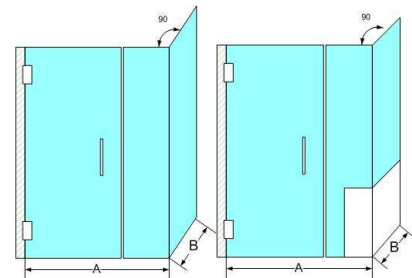

### Standard Features on All Models

- Solid Brass wall or glass to glass mounted hinges - dual acting
- Extruded Aluminum wall channel for stationary panel(s) where indicated
- Three hinges are required on doors exceeding 80 lbs. or 28" in width or 84" height
- **Standard 22"-24"-26"-28" door width on Door/Panel and Corner Enclosure models**
- Solid Brass Standard Finishes: Chrome, Polished Nickel; Brushed Nickel, Oil Rubbed Bronze, Brass
- 6" C-Pull handle

### 90 DEGREE MODEL

3/8" Clear Glass							
Width A+B	66"	72"	78"	84"	90"	96"	102"
72" Height	\$1,196	\$1,238	\$1,280	\$1,324	\$1,366	\$1,408	\$1,450
74" Height	\$1,208	\$1,251	\$1,293	\$1,337	\$1,380	\$1,422	\$1,465
76" Height	\$1,220	\$1,263	\$1,306	\$1,351	\$1,394	\$1,437	\$1,479
78" Height	\$1,233	\$1,276	\$1,319	\$1,365	\$1,408	\$1,451	\$1,494
80" Height	\$1,245	\$1,289	\$1,333	\$1,378	\$1,422	\$1,466	\$1,509
82" Height	\$1,258	\$1,302	\$1,346	\$1,392	\$1,436	\$1,481	\$1,525

1/2" Clear Glass							
Width	66"	72"	78"	84"	90"	96"	102"
72" Height	\$1,348	\$1,402	\$1,456	\$1,508	\$1,562	\$1,616	\$1,670
74" Height	\$1,376	\$1,431	\$1,486	\$1,539	\$1,594	\$1,649	\$1,704
76" Height	\$1,404	\$1,460	\$1,516	\$1,570	\$1,626	\$1,683	\$1,739
78" Height	\$1,432	\$1,490	\$1,547	\$1,602	\$1,660	\$1,717	\$1,774
80" Height	\$1,461	\$1,520	\$1,579	\$1,635	\$1,693	\$1,752	\$1,811
82" Height	\$1,491	\$1,551	\$1,611	\$1,668	\$1,728	\$1,788	\$1,848