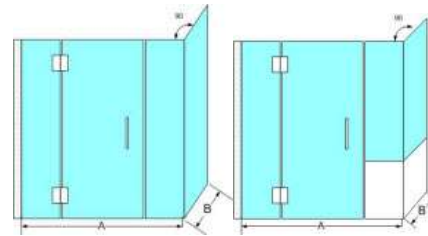

1/2" Starphire Glass							
Width A+B	66"	72"	78"	84"	90"	96"	102"
72" Height	\$2,004	\$2,120	\$2,234	\$2,348	\$2,464	\$2,578	\$2,692
74" Height	\$2,045	\$2,163	\$2,280	\$2,396	\$2,514	\$2,631	\$2,747
76" Height	\$2,087	\$2,207	\$2,326	\$2,445	\$2,566	\$2,684	\$2,803
78" Height	\$2,129	\$2,252	\$2,374	\$2,495	\$2,618	\$2,739	\$2,860
80" Height	\$2,173	\$2,298	\$2,422	\$2,546	\$2,671	\$2,795	\$2,919
82" Height	\$2,217	\$2,345	\$2,471	\$2,598	\$2,726	\$2,852	\$2,978

**Standard Features on All Models**

- Solid Brass wall or glass to glass mounted hinges - dual acting
- Extruded Aluminum wall channel for stationary panel(s) where indicated
- Three hinges are required on doors exceeding 80 lbs. or 28" in width or 84" height
- **Standard 22"-24"-26"-28" door width on Door/Panel and Corner Enclosure models**
- Solid Brass Standard Finishes: Chrome, Polished Nickel; Brushed Nickel, Oil Rubbed Bronze, Brass
- 6" C-Pull handle

LIST PRICE DOES NOT INCLUDE INSTALLATION

**90 DEGREE MODEL**

3/8" Clear Glass							
Width A+B	66"	72"	78"	84"	90"	96"	102"
72" Height	\$1,358	\$1,470	\$1,512	\$1,554	\$1,596	\$1,638	\$1,680
74" Height	\$1,372	\$1,485	\$1,527	\$1,570	\$1,612	\$1,655	\$1,697
76" Height	\$1,386	\$1,500	\$1,543	\$1,586	\$1,628	\$1,671	\$1,714
78" Height	\$1,400	\$1,515	\$1,558	\$1,602	\$1,645	\$1,688	\$1,731
80" Height	\$1,414	\$1,530	\$1,574	\$1,618	\$1,661	\$1,705	\$1,749
82" Height	\$1,428	\$1,546	\$1,590	\$1,634	\$1,678	\$1,722	\$1,767

1/2" Clear Glass							
Width A+B	66"	72"	78"	84"	90"	96"	102"
72" Height	\$1,652	\$1,680	\$1,732	\$1,786	\$1,840	\$1,892	\$1,946
74" Height	\$1,669	\$1,697	\$1,749	\$1,804	\$1,859	\$1,911	\$1,966
76" Height	\$1,686	\$1,714	\$1,767	\$1,822	\$1,877	\$1,930	\$1,986
78" Height	\$1,703	\$1,731	\$1,785	\$1,841	\$1,896	\$1,950	\$2,006
80" Height	\$1,720	\$1,749	\$1,803	\$1,859	\$1,915	\$1,970	\$2,026
82" Height	\$1,737	\$1,767	\$1,821	\$1,878	\$1,935	\$1,990	\$2,046