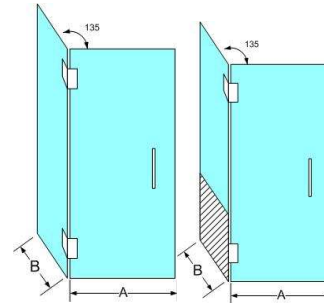

1/2" Starphire Glass							
Width A+B	66"	72"	78"	84"	90"	96"	102"
72" Height	\$2,166	\$2,350	\$2,474	\$2,580	\$2,694	\$2,810	\$2,924
74" Height	\$2,188	\$2,374	\$2,499	\$2,606	\$2,721	\$2,838	\$2,954
76" Height	\$2,210	\$2,398	\$2,524	\$2,632	\$2,749	\$2,867	\$2,983
78" Height	\$2,232	\$2,422	\$2,550	\$2,659	\$2,776	\$2,896	\$3,014
80" Height	\$2,255	\$2,446	\$2,575	\$2,686	\$2,805	\$2,925	\$3,044
82" Height	\$2,278	\$2,471	\$2,601	\$2,713	\$2,833	\$2,955	\$3,075

90 Degree models with panels - Openings up to 48" do not require a header. Over 48" a header is recommended. Add to list price:  
 60" Aluminum Header - \$84  
 98" Aluminum Header - \$103  
 Support Bar \$94  
 Additional Clips \$44

**PIVOT HINGE AVAILABLE**

What's in the box.

- [Solid Brass Hinges](#)
- [6" C-pull Handle](#)
- Plastic Seals
- [Bottom U-Channel](#)
- [Stationary Panel Clip](#)

**Standard Features on All Models**

- Solid Brass wall or glass to glass mounted hinges - dual acting
- Extruded Aluminum channel for stationary panel(s) where indicated
- Three hinges are required on doors exceeding 80 lbs. or 28" in width or 84" height
- **Standard 22"-24"-26"-28" door width on Door/Panel and Corner Enclosure models**
- Solid Brass Standard Finishes: Chrome, Polished Nickel; Brushed Nickel, Oil Rubbed Bronze, Brass
- 6" C-Pull handle

LIST PRICE DOES NOT INCLUDE INSTALLATION

**2/3 NEO ANGLE**

3/8" Clear Glass							
Width A+B	36"	42"	48"	54"	60"	66"	72"
<b>72" Height</b>	\$1,252	\$1,288	\$1,320	\$1,360	\$1,420	\$1,490	\$1,560
<b>74" Height</b>	\$1,265	\$1,301	\$1,333	\$1,374	\$1,434	\$1,505	\$1,576
<b>76" Height</b>	\$1,277	\$1,314	\$1,347	\$1,388	\$1,449	\$1,520	\$1,592
<b>78" Height</b>	\$1,290	\$1,327	\$1,360	\$1,402	\$1,463	\$1,536	\$1,608
<b>80" Height</b>	\$1,303	\$1,341	\$1,374	\$1,416	\$1,478	\$1,551	\$1,624
<b>82" Height</b>	\$1,317	\$1,354	\$1,388	\$1,430	\$1,493	\$1,567	\$1,640