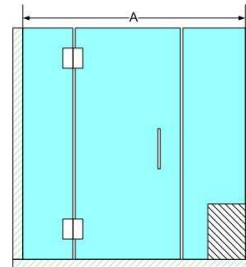

1/2" Clear Glass							
Width A	48"	54"	60"	66"	72"	78"	84"
72"Height	$1,466	$1,518	$1,572	$1,626	$1,680	$1,732	$1,786
74"Height	$1,481	$1,533	$1,588	$1,642	$1,697	$1,749	$1,804
76"Height	$1,496	$1,549	$1,604	$1,659	$1,714	$1,767	$1,822
78"Height	$1,511	$1,564	$1,620	$1,676	$1,731	$1,785	$1,841
80"Height	$1,526	$1,580	$1,636	$1,693	$1,749	$1,803	$1,859
82"Height	$1,542	$1,596	$1,653	$1,710	$1,767	$1,821	$1,878

3/8" Starphire Glass							
Width A	48"	54"	60"	66"	72"	78"	84"
72"Height	$1,778	$1,882	$1,984	$2,086	$2,188	$2,290	$2,392
74"Height	$1,796	$1,901	$2,004	$2,107	$2,210	$2,313	$2,416
76"Height	$1,814	$1,920	$2,024	$2,128	$2,232	$2,336	$2,441
78"Height	$1,832	$1,940	$2,045	$2,150	$2,255	$2,360	$2,465
80"Height	$1,851	$1,959	$2,065	$2,172	$2,278	$2,384	$2,490
82"Height	$1,870	$1,979	$2,086	$2,194	$2,301	$2,408	$2,515

1/2" Starphire Glass							
Width A	48"	54"	60"	66"	72"	78"	84"
72"Height	$1,892	$2,006	$2,120	$2,236	$2,350	$2,464	$2,580
74"Height	$1,931	$2,047	$2,163	$2,282	$2,398	$2,514	$2,633
76"Height	$1,950	$2,068	$2,185	$2,305	$2,422	$2,540	$2,686
78"Height	$1,970	$2,088	$2,207	$2,328	$2,447	$2,565	$2,741
80"Height	$1,990	$2,110	$2,229	$2,351	$2,471	$2,591	$2,797
82"Height	$2,010	$2,131	$2,252	$2,375	$2,496	$2,617	$2,854

IN LINE PANEL-DOOR PANEL

In Line models with panels - Openings up to 48" do not require a header.

Over 48" a header is recommended. Add to list price:

60" Aluminum Header - $84

98" Aluminum Header - $103

Support Bar $94

Additional Clips $44

PIVOT HINGE AVAILABLE

What's in the box.

- [Solid Brass Hinges](#)
- [6" C-pull Handle](#)
- Plastic Seals
- [Bottom U-Channel](#)
- [Stationary Panel Clip](#)