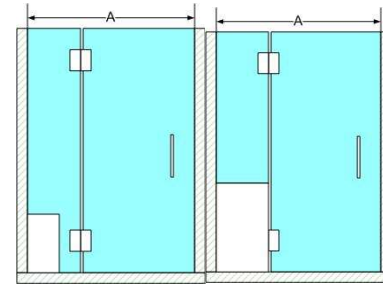

In Line models with panels - Openings up to 48" do not require a header. Over 48" a header is recommended. Add to list price:
 60" Aluminum Header - \$84
 98" Aluminum Header - \$103
 Support Bar \$94
 Additional Clips \$44
 What's in the box.

- [Solid Brass Hinges](#)
- [6" C-pull Handle](#)
- Plastic Seals
- [Bottom U-Channel](#)
- [Stationary Panel Clip](#)

Standard Features on All Models

- Solid Brass wall or glass to glass mounted hinges - dual acting
- Extruded Aluminum wall channel for stationary panel(s) where indicated
- Three hinges are required on doors exceeding 80 lbs. or 28" in width or 84" height.
- **Standard 22"-24"-26"-28" door width on Door/Panel and Corner Enclosure models**
- Solid Brass Standard Finishes: Chrome, Polished Nickel; Brushed Nickel, Oil Rubbed Bronze, Brass
- 6" C-Pull handle

LIST PRICE DOES NOT INCLUDE INSTALLATION

IN LINE DOOR PANEL

3/8" Clear Glass							
Width A	36"	42"	48"	54"	60"	66"	72"
72" Height	\$1,098	\$1,140	\$1,182	\$1,224	\$1,272	\$1,310	\$1,352
74" Height	\$1,109	\$1,152	\$1,194	\$1,236	\$1,285	\$1,323	\$1,366
76" Height	\$1,120	\$1,163	\$1,206	\$1,249	\$1,298	\$1,337	\$1,379
78" Height	\$1,132	\$1,175	\$1,218	\$1,261	\$1,311	\$1,350	\$1,393
80" Height	\$1,143	\$1,187	\$1,230	\$1,274	\$1,324	\$1,364	\$1,407
82" Height	\$1,155	\$1,199	\$1,243	\$1,287	\$1,338	\$1,378	\$1,422

1/2" Clear Glass							
Width A	36"	42"	48"	54"	60"	66"	72"
72" Height	\$1,240	\$1,294	\$1,348	\$1,402	\$1,454	\$1,508	\$1,562
74" Height	\$1,253	\$1,307	\$1,362	\$1,416	\$1,469	\$1,523	\$1,578
76" Height	\$1,265	\$1,320	\$1,375	\$1,430	\$1,484	\$1,539	\$1,594
78" Height	\$1,278	\$1,334	\$1,389	\$1,445	\$1,499	\$1,554	\$1,610
80" Height	\$1,291	\$1,347	\$1,403	\$1,460	\$1,514	\$1,570	\$1,626
82" Height	\$1,304	\$1,361	\$1,417	\$1,474	\$1,529	\$1,586	\$1,642