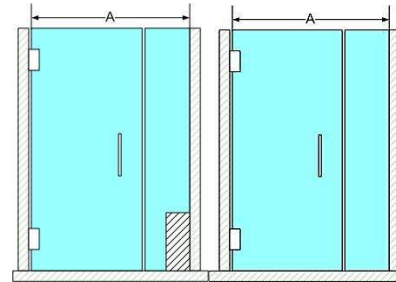

Standard Features on All Models Door and Panel

- Solid Brass wall or glass to glass mounted hinges - dual acting
- Extruded Aluminum wall channel for stationary panel(s) where indicated
- Three hinges are required on doors exceeding 80 lbs. or 28" in width or 84" height.
- **Standard 22"-24"-26"-28" door width on Door/Panel and Corner Enclosure models**
- Solid Brass Standard Finishes: Chrome, Polished Nickel; Brushed Nickel, Oil Rubbed Bronze, Brass
- 6" C-Pull handle

LIST PRICE DOES NOT INCLUDE INSTALLATION

IN LINE DOOR PANEL

3/8" Clear Glass							
Width A	36"	42"	48"	54"	60"	66"	72"
72" Height	\$880	\$922	\$964	\$1,006	\$1,050	\$1,092	\$1,134
74" Height	\$889	\$931	\$974	\$1,016	\$1,061	\$1,103	\$1,145
76" Height	\$898	\$941	\$984	\$1,026	\$1,071	\$1,114	\$1,157
78" Height	\$907	\$950	\$994	\$1,037	\$1,082	\$1,125	\$1,169
80" Height	\$916	\$960	\$1,004	\$1,047	\$1,093	\$1,137	\$1,181
82" Height	\$925	\$970	\$1,014	\$1,058	\$1,104	\$1,148	\$1,192

1/2" Clear Glass							
Width A	36"	42"	48"	54"	60"	66"	72"
72" Height	\$976	\$1,030	\$1,084	\$1,136	\$1,190	\$1,244	\$1,298
74" Height	\$986	\$1,040	\$1,095	\$1,147	\$1,202	\$1,257	\$1,311
76" Height	\$996	\$1,051	\$1,106	\$1,159	\$1,214	\$1,269	\$1,324
78" Height	\$1,006	\$1,062	\$1,117	\$1,171	\$1,226	\$1,282	\$1,338
80" Height	\$1,016	\$1,072	\$1,128	\$1,183	\$1,239	\$1,295	\$1,351
82" Height	\$1,026	\$1,083	\$1,140	\$1,195	\$1,251	\$1,308	\$1,365

3/8" Saphire Glass							
Width A	36"	42"	48"	54"	60"	66"	72"
72" Height	\$1,240	\$1,344	\$1,444	\$1,546	\$1,648	\$1,750	\$1,852
74" Height	\$1,265	\$1,371	\$1,473	\$1,578	\$1,682	\$1,786	\$1,890
76" Height	\$1,291	\$1,399	\$1,504	\$1,610	\$1,716	\$1,822	\$1,928
78" Height	\$1,317	\$1,428	\$1,534	\$1,643	\$1,751	\$1,859	\$1,968
80" Height	\$1,344	\$1,457	\$1,566	\$1,676	\$1,787	\$1,897	\$2,008
82" Height	\$1,372	\$1,487	\$1,597	\$1,710	\$1,823	\$1,936	\$2,049