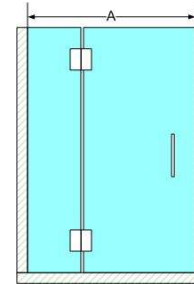

- [Solid Brass Hinges](#)
- [6" C-pull Handle](#)
- Plastic Seals
- [Bottom U-Channel](#)
- [Stationary Panel Clip](#)

Standard Features on All Models

- Solid Brass wall or glass to glass mounted hinges - dual acting
- Extruded Aluminum wall channel for stationary panel(s) where indicated
- Three hinges are required on doors exceeding 80 lbs. or 28" in width or 84" height.
- **Standard 22"-24"-26"-28" door width on Door/Panel and Corner Enclosure models**
- Solid Brass Standard Finishes: Chrome, Polished Nickel; Brushed Nickel, Oil Rubbed Bronze, Brass
- 6" C-Pull handle

LIST PRICE DOES NOT INCLUDE INSTALLATION

IN LINE DOOR PANEL

3/8" Clear Glass							
Width A	36"	42"	48"	54"	60"	66"	72"
72" Height	\$1,098	\$1,140	\$1,182	\$1,224	\$1,272	\$1,310	\$1,352
74" Height	\$1,109	\$1,152	\$1,194	\$1,236	\$1,285	\$1,323	\$1,366
76" Height	\$1,120	\$1,163	\$1,206	\$1,249	\$1,298	\$1,337	\$1,379
78" Height	\$1,132	\$1,175	\$1,218	\$1,261	\$1,311	\$1,350	\$1,393
80" Height	\$1,143	\$1,187	\$1,230	\$1,274	\$1,324	\$1,364	\$1,407
82" Height	\$1,155	\$1,199	\$1,243	\$1,287	\$1,338	\$1,378	\$1,422

1/2" Clear Glass							
Width A	36"	42"	48"	54"	60"	66"	72"
72" Height	\$1,240	\$1,294	\$1,348	\$1,402	\$1,454	\$1,508	\$1,562
74" Height	\$1,253	\$1,307	\$1,362	\$1,416	\$1,469	\$1,523	\$1,578
76" Height	\$1,265	\$1,320	\$1,375	\$1,430	\$1,484	\$1,539	\$1,594
78" Height	\$1,278	\$1,334	\$1,389	\$1,445	\$1,499	\$1,554	\$1,610
80" Height	\$1,291	\$1,347	\$1,403	\$1,460	\$1,514	\$1,570	\$1,626
82" Height	\$1,304	\$1,361	\$1,417	\$1,474	\$1,529	\$1,586	\$1,642