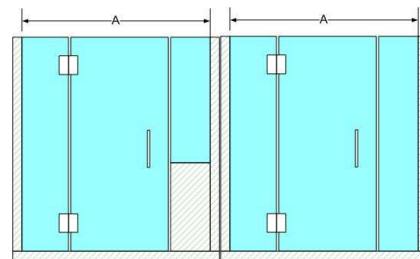

1/2" Clear Glass							
Width A	48"	54"	60"	66"	72"	78"	84"
72"Height	$1,466	$1,518	$1,572	$1,626	$1,680	$1,732	$1,786
74"Height	$1,481	$1,533	$1,588	$1,642	$1,697	$1,749	$1,804
76"Height	$1,496	$1,549	$1,604	$1,659	$1,714	$1,767	$1,822
78"Height	$1,511	$1,564	$1,620	$1,676	$1,731	$1,785	$1,841
80"Height	$1,526	$1,580	$1,636	$1,693	$1,749	$1,803	$1,859
82"Height	$1,542	$1,596	$1,653	$1,710	$1,767	$1,821	$1,878

3/8" Starphire Glass							
Width A	48"	54"	60"	66"	72"	78"	84"
72"Height	$1,778	$1,882	$1,984	$2,086	$2,188	$2,290	$2,392
74"Height	$1,796	$1,901	$2,004	$2,107	$2,210	$2,313	$2,416
76"Height	$1,814	$1,920	$2,024	$2,128	$2,232	$2,336	$2,441
78"Height	$1,832	$1,940	$2,045	$2,150	$2,255	$2,360	$2,465
80"Height	$1,851	$1,959	$2,065	$2,172	$2,278	$2,384	$2,490
82"Height	$1,870	$1,979	$2,086	$2,194	$2,301	$2,408	$2,515

1/2" Starphire Glass							
Width A	48"	54"	60"	66"	72"	78"	84"
72"Height	$1,892	$2,006	$2,120	$2,236	$2,350	$2,464	$2,580
74"Height	$1,931	$2,047	$2,163	$2,282	$2,398	$2,514	$2,633
76"Height	$1,950	$2,068	$2,185	$2,305	$2,422	$2,540	$2,686
78"Height	$1,970	$2,088	$2,207	$2,328	$2,447	$2,565	$2,741
80"Height	$1,990	$2,110	$2,229	$2,351	$2,471	$2,591	$2,797
82"Height	$2,010	$2,131	$2,252	$2,375	$2,496	$2,617	$2,854

IN LINE PANEL-DOOR PANEL

In Line models with panels - Openings up to 48" do not require a header.

Over 48" a header is recommended. Add to list price:

60" Aluminum Header - $84

98" Aluminum Header - $103

Support Bar $94

Additional Clips $44

PIVOT HINGE AVAILABLE

What's in the box.

- [Solid Brass Hinges](#)
- [6" C-pull Handle](#)
- Plastic Seals
- [Bottom U-Channel](#)
- [Stationary Panel Clip](#)