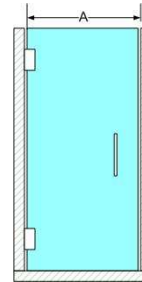

Standard Features on All Models Single Door

- Solid Brass wall or glass to glass mounted hinges - dual acting
- Extruded Aluminum wall channel for stationary panel(s) where indicated
- Frameless 3/8" Clear glass with 90-degree edges
- Standard 24"-26"-28" door width on Door/Panel and Corner Enclosure models
- **Solid Brass Standard Finishes: Chrome, Polished Nickel; Brushed Nickel, Oil Rubbed Bronze, Brass**
- 6" C-Pull handle

LIST PRICE DOES NOT INCLUDE INSTALLATION

All Doors are custom cut to fit your space. The price table is to help you get the price.

3/8" Clear Glass					
Width A	24"	26"	28"	30"	32"
72"Height	\$704	\$718	\$732	\$746	\$760
74"Height	\$718	\$732	\$747	\$761	\$775
76"Height	\$732	\$747	\$762	\$776	\$791
78"Height	\$747	\$762	\$777	\$792	\$807
80"Height	\$762	\$777	\$792	\$807	\$823
82"Height	\$777	\$793	\$808	\$824	\$839

1/2" Clear Glass					
Width A	24"	26"	28"	30"	32"
72"Height	\$778	\$796	\$810	\$828	\$844
74"Height	\$801	\$820	\$834	\$853	\$869
76"Height	\$825	\$844	\$859	\$878	\$895
78"Height	\$850	\$870	\$885	\$905	\$922
80"Height	\$876	\$896	\$912	\$932	\$950
82"Height	\$902	\$923	\$939	\$960	\$978

What's in the box.

- Solid Brass Hinges
- 6" C-pull Handle
- Plastic Seals
- Bottom U-Channel
- Stationary Panel Clip

1/2" Low Iron Starphire Glass					
Width A	24"	26"	28"	30"	32"
72"Height	\$882	\$916	\$951	\$986	\$1,019
74"Height	\$909	\$943	\$979	\$1,016	\$1,050
76"Height	\$936	\$972	\$1,009	\$1,046	\$1,081
78"Height	\$964	\$1,001	\$1,039	\$1,077	\$1,114
80"Height	\$993	\$1,031	\$1,070	\$1,110	\$1,147
82"Height	\$1,023	\$1,062	\$1,102	\$1,143	\$1,182